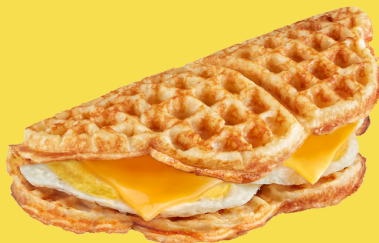

TURKEY SAUSAGE EGG + CHEESE

Whole Grain Nordic Waffle

NWF 50200
36 Per Case

1 each (6.63oz) = 3.5oz m/ma
= 2.5oz eq grain

BERRIES + CREAM

Whole Grain Nordic Waffle

NWF 50300
36 Per Case

1 each (4.94oz) = 2.5oz eq grain