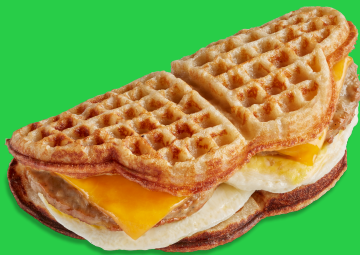

BRINGING

Nordic love in every bite

JOIN THE #WAFFLELUTION

join the
WAFFLELUTION™

delicious NORDIC LOVE IN EVERY BITE!

SHELF LIFE
12 MONTHS
IN THE FREEZER

SHELF LIFE
21 DAYS
IN THE COOLER

SHELF LIFE
4 HOURS
IN YOUR WARMER!