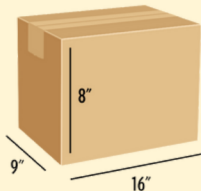

WRAPPING PAPERS